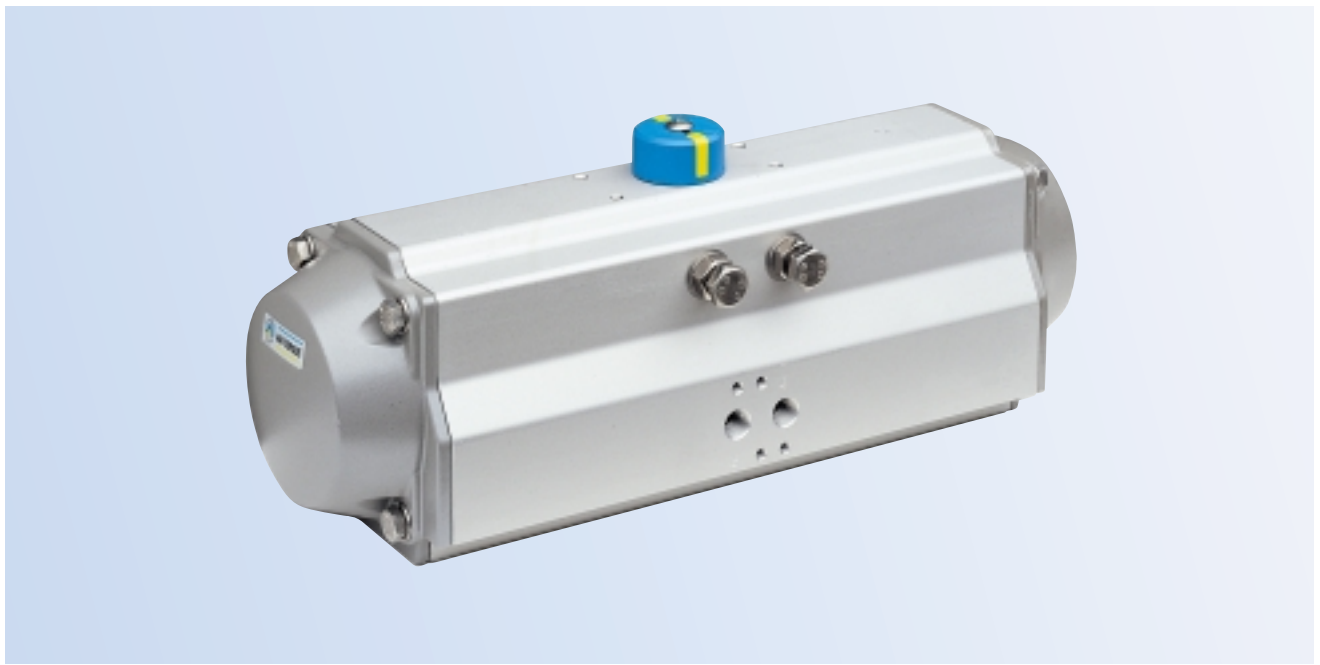

From model AT408 S... to AT608 S...