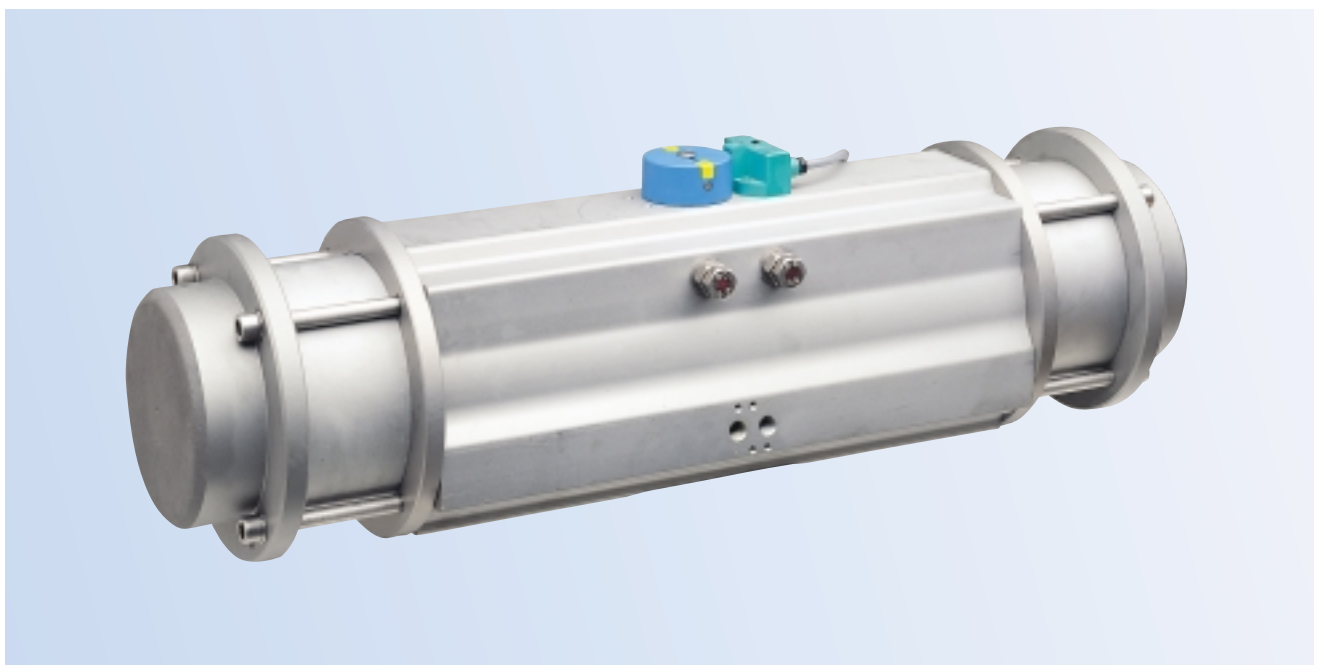

When ordering 180° Rotation Spring Return Actuator add “8” and “S + number of springs” (Ex. AT 308 **S22** A F07 17) to the standard 180° rotation actuator code.